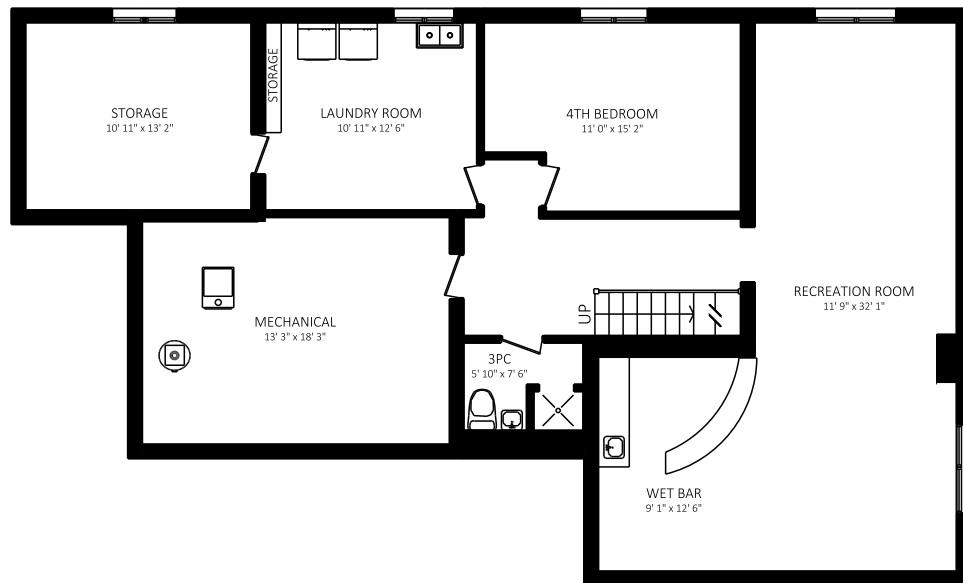

## NORTH YORK, ONTARIO

MAIN FLOOR  
1777 SQUARE FEET APPROX.  
8' CEILING

LOWER LEVEL  
1572 SQUARE FEET APPROX.  
7'6" CEILING

All Measurements Should Be Considered Approximate Until Verified By Buyer.  
Listing Broker And Seller Assumes No Responsibility For The Accuracy Of Any  
Information Shown.