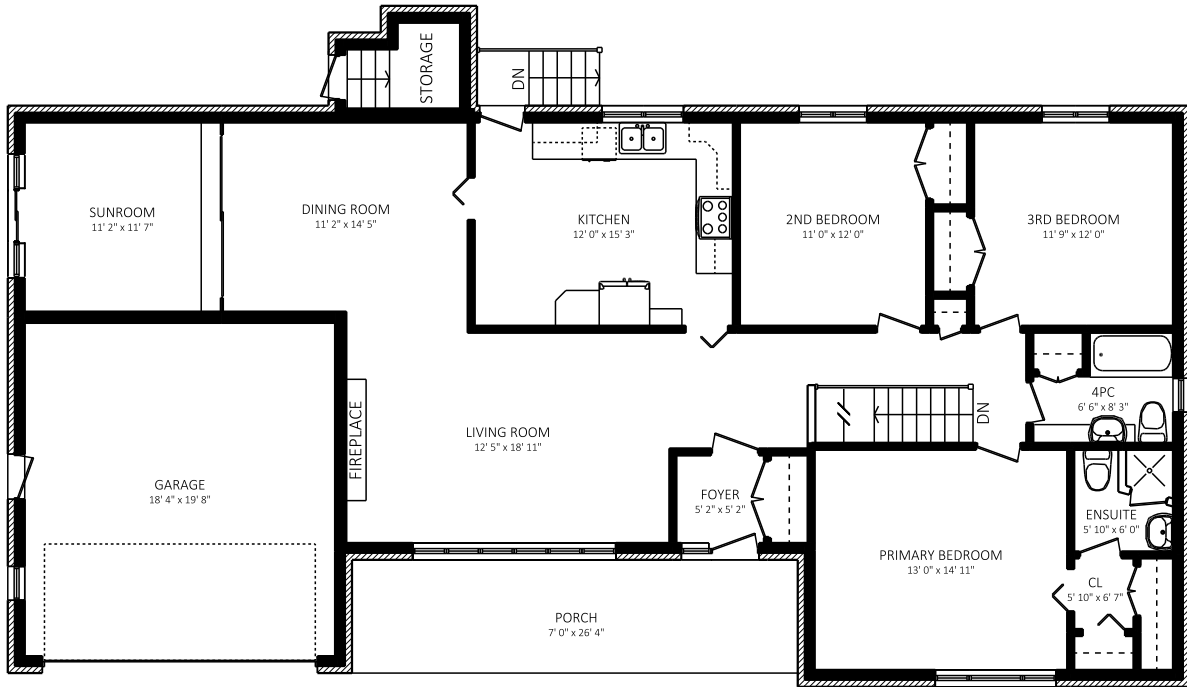

## NORTH YORK, ONTARIO

MAIN FLOOR  
1777 SQUARE FEET APPROX.  
8' CEILING

LOWER LEVEL  
1572 SQUARE FEET APPROX.  
7'6" CEILING

All Measurements Should Be Considered Approximate Until Verified By Buyer.  
Listing Broker And Seller Assumes No Responsibility For The Accuracy Of Any  
Information Shown.